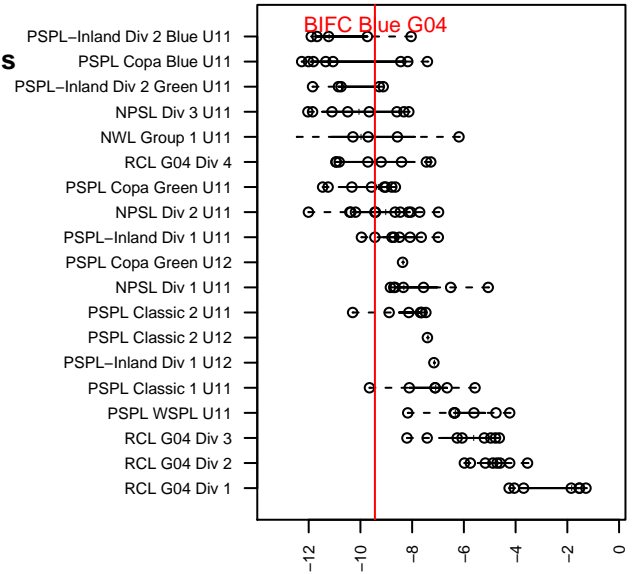

BIFC Blue G04

Bainbridge Island FC
Bainbridge, WA
G04 total strength=178
attack=0.15 defense=0.09
fall league = NPSL Div 2 U11

alt names used:
BIFC 04
BIFC G04 Blue
BIFC G'04 Blue

Venues played:
2015 KCC GU11 Gold
2015 Island Cup GU11 Gold
2015 NPSL Division 2 U11

**attack and defense variance (black dot)
relative to other teams
and top 10 in region**

**attack and defense rating
relative to others at age
and all opponents in last 13 months**

Performance relative to 13 month average