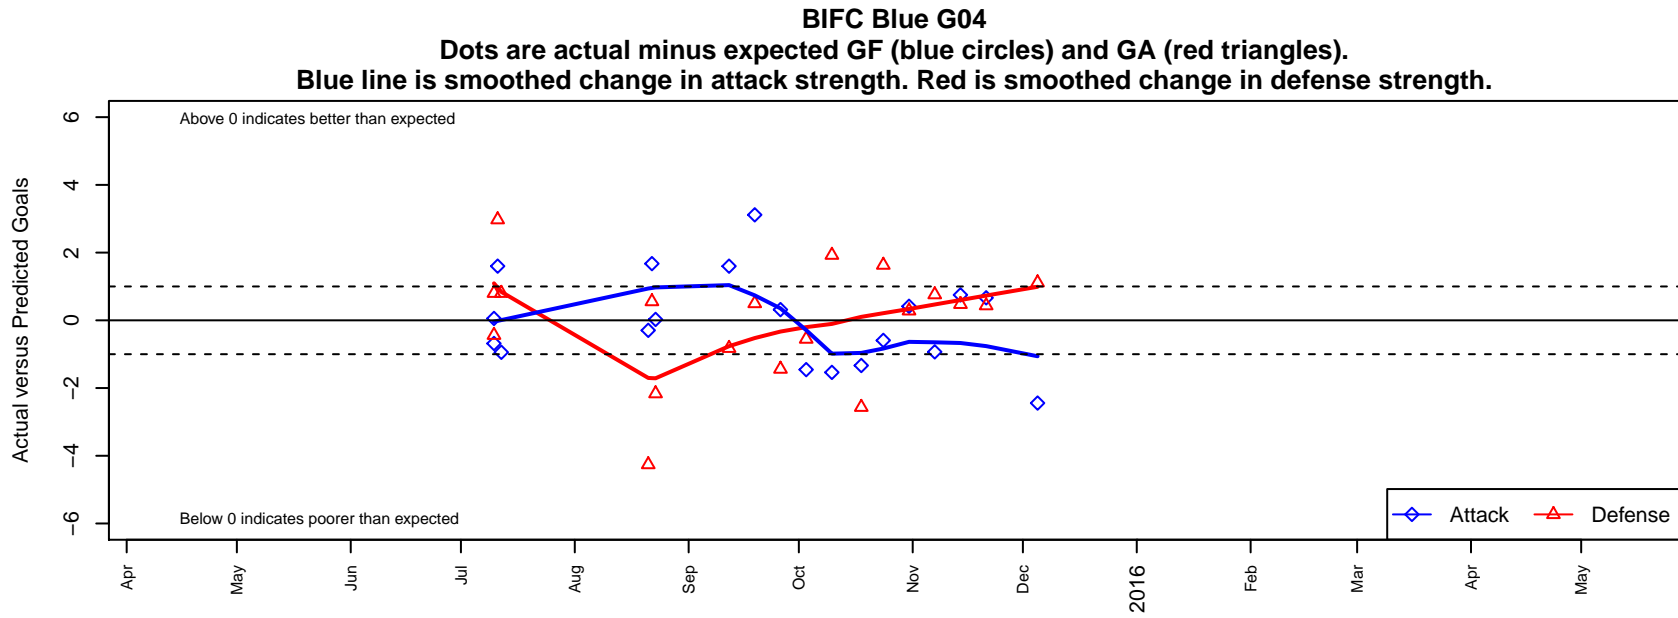

BIFC Blue G04

Bainbridge Island FC
Bainbridge, WA
G04 total strength=178
attack=0.15 defense=0.09
fall league = NPSL Div 2 U11

alt names used:
BIFC 04
BIFC G04 Blue
BIFC G'04 Blue

Venues played:
2015 KCC GU11 Gold
2015 Island Cup GU11 Gold
2015 NPSL Division 2 U11

**attack and defense variance (black dot)
relative to other teams
and top 10 in region**

**attack and defense rating
relative to others at age
and all opponents in last 13 months**

Performance relative to 13 month average